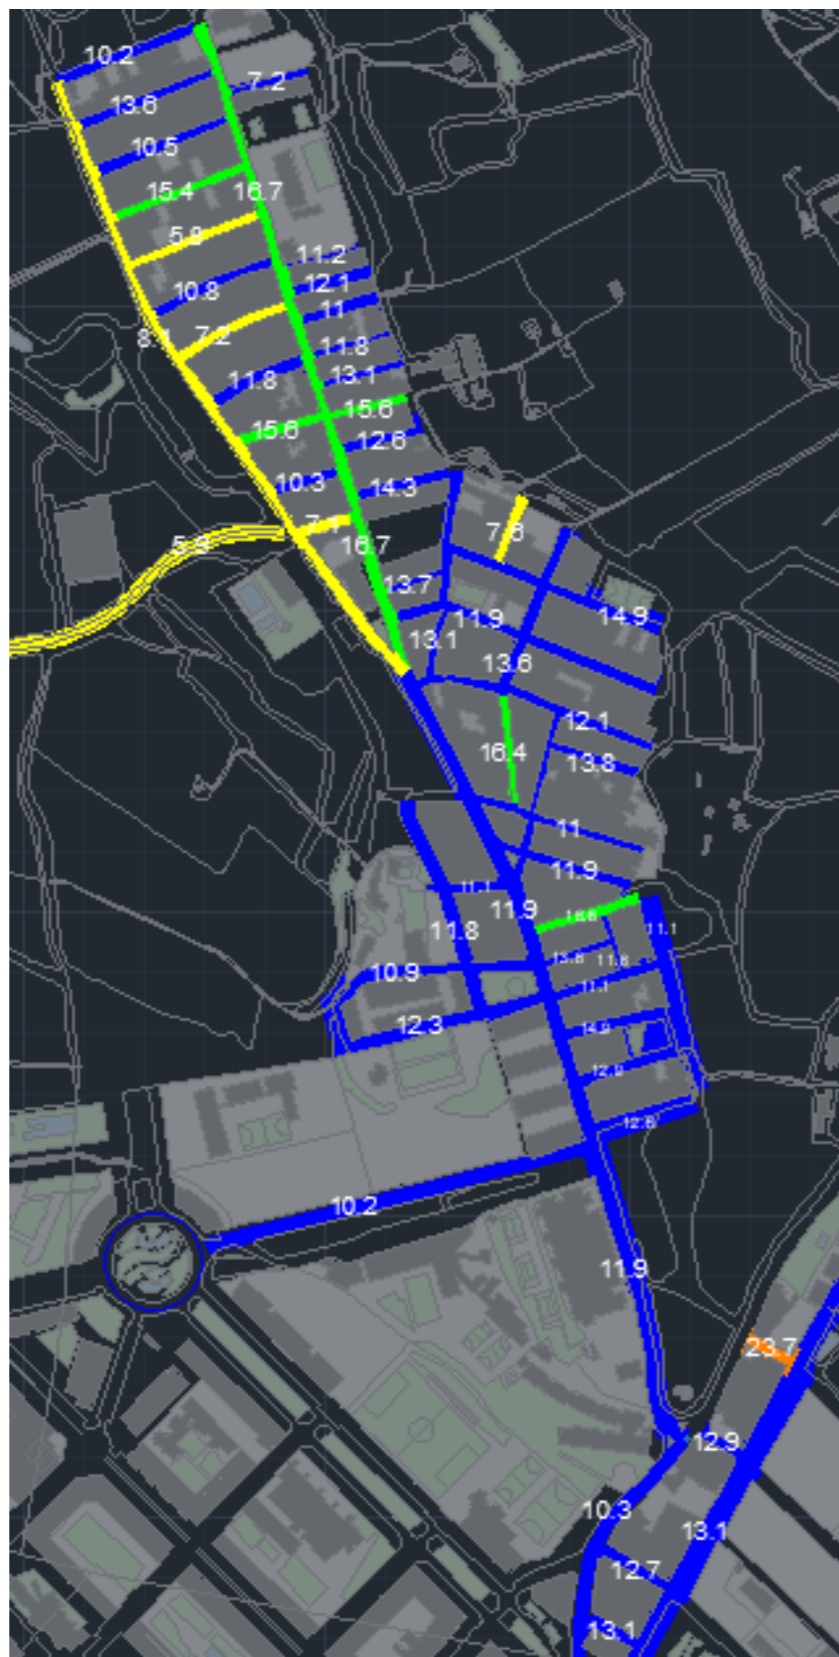

# LUXOMETRIA 2019 -SECÀ DE SANT PERE-

Llegenda (lux)

- 0,0 - 5,0
- 5,0 - 10,0
- 10,0 - 15,0
- 15,0 - 20,0
- 20,0 - 30,0
- 30,0 - 50,0
- >50,0